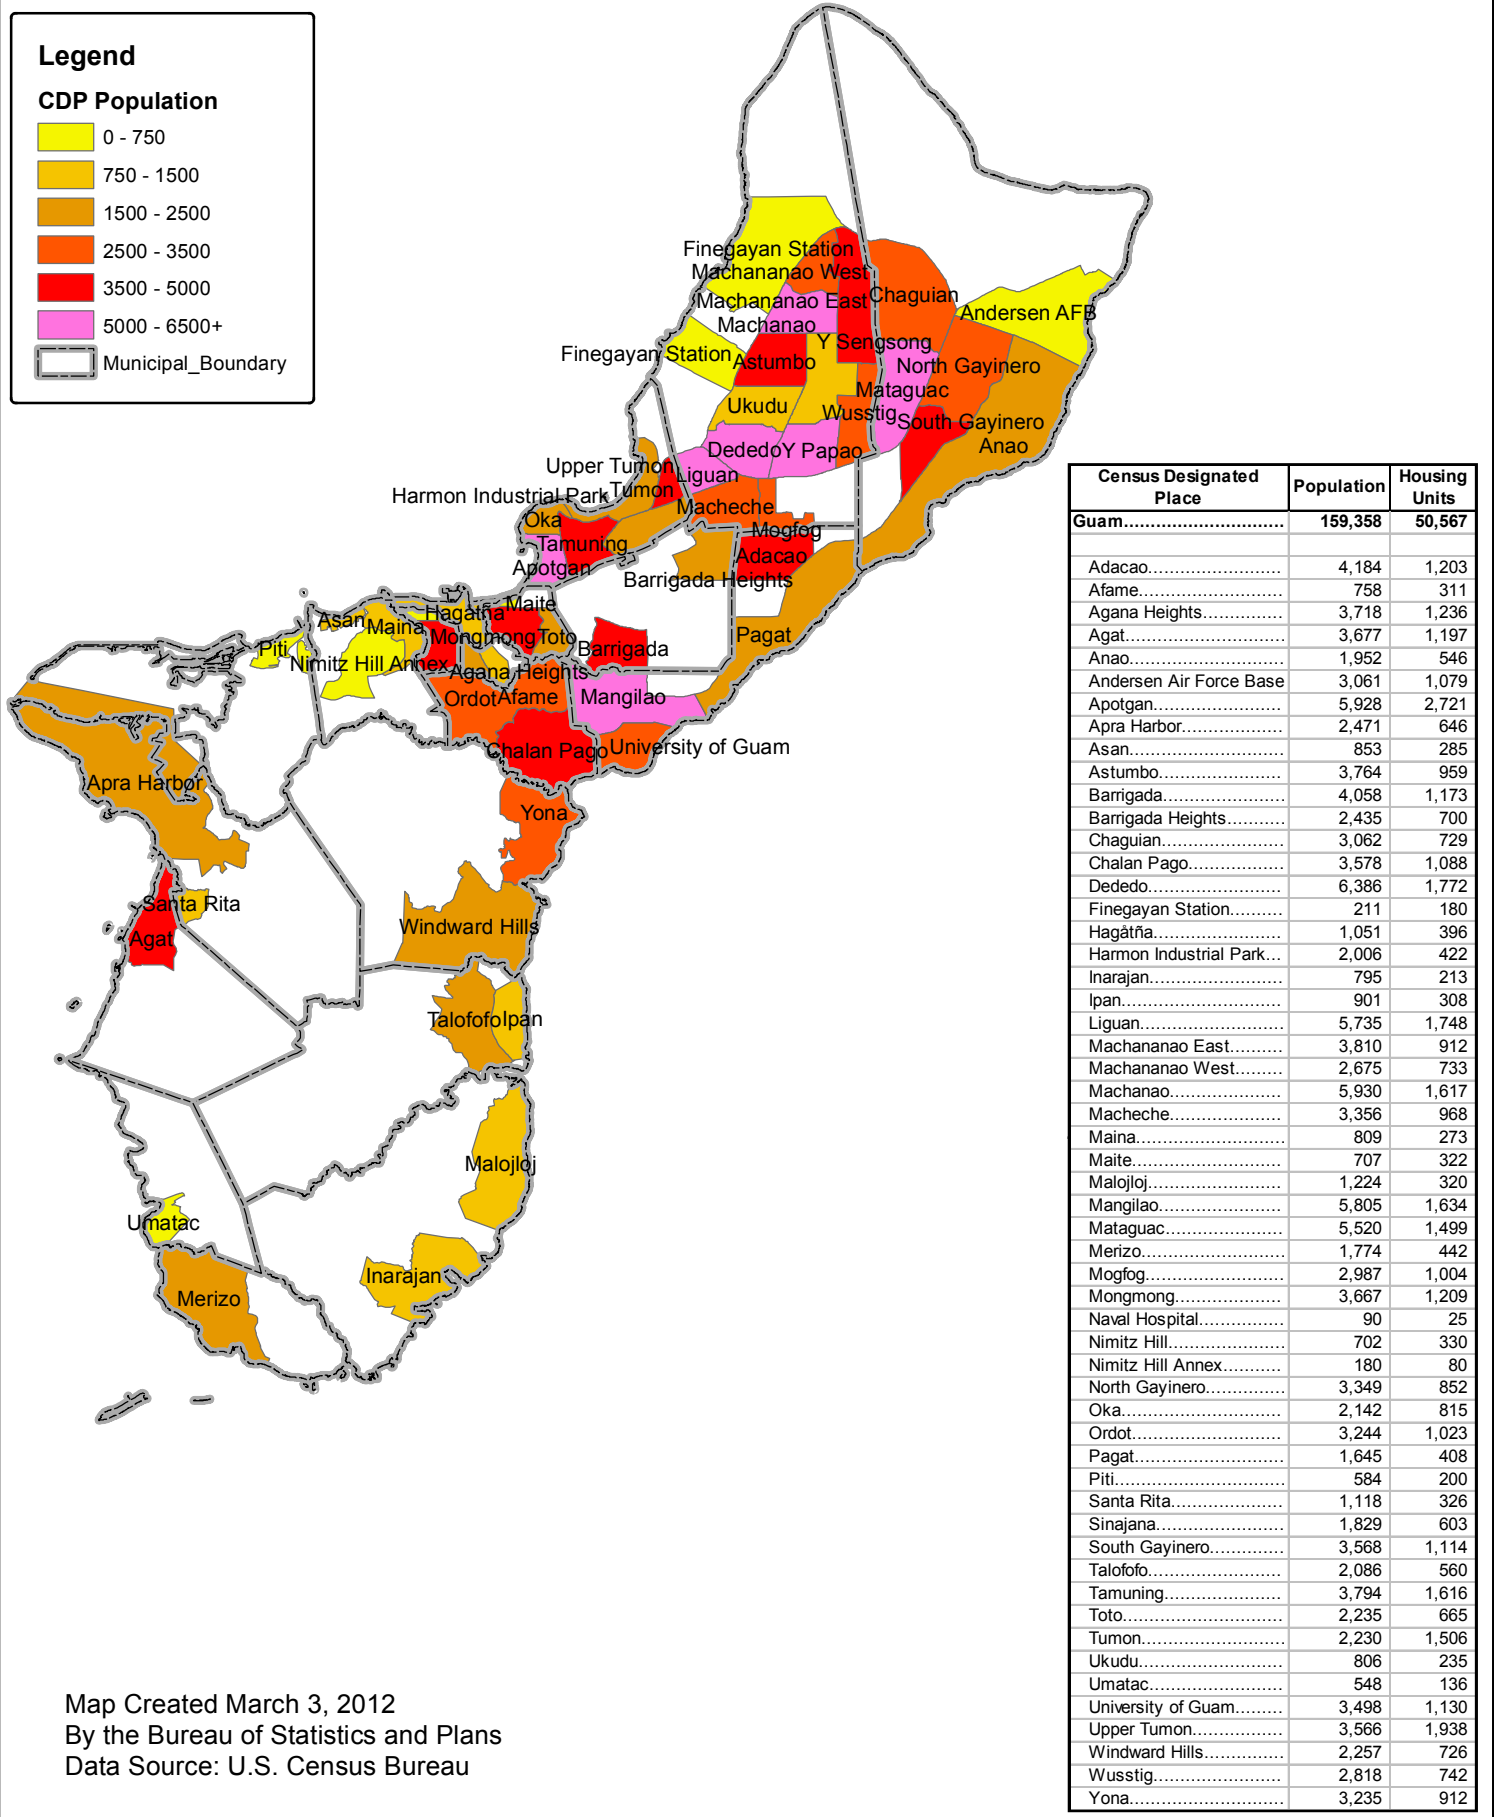

2010 Census of Population and Housing:Guam Population by Census Designated Place (CDP)

Map Created March 3, 2012
 By the Bureau of Statistics and Plans
 Data Source: U.S. Census Bureau