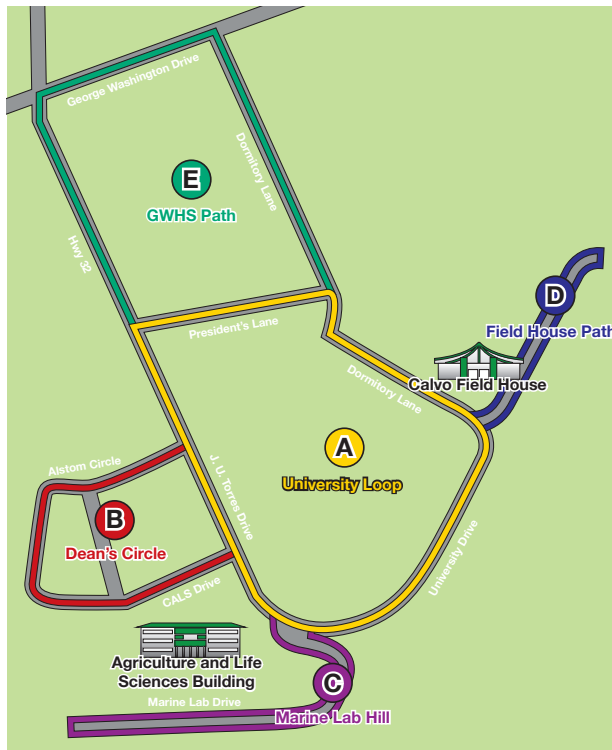

UOG WALKING PATHS

College of Natural & Applied Sciences
University of Guam | Unibetsedât Guåhan

www.CNAS-RE.uog.edu/walking-maps

C

Marine Lab Hill

0.92 mi / 1.48 km**A**

University Drive Loop

1.04 mi / 1.67 km**A B**

University Drive Loop + Dean's Circle

1.37 mi / 2.2 km**A D**

University Drive Loop

+ Field House Path

1.37 mi / 2.2 km**A E**

University Drive Loop + GWHS Path

1.49 mi / 2.4 km**A B D**

University Drive Loop + Dean's Circle

University Drive Loop + Marine Lab Hill

1.95 mi / 3.14 km**A B D E**

University Drive Loop + Dean's Circle

+ Field House Path + GWHS Path

2.17 mi / 3.49 km**A B C**

University Drive Loop + Dean's Circle

+ Marine Lab Hill

2.75 mi / 4.42 km**A B C D E**

University Drive Loop + Dean's Circle +

Marine Lab Hill + Field House Path

+ GWHS Path

3.08 mi / 4.95 km